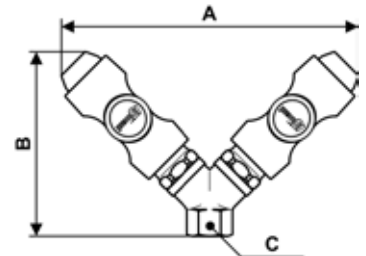

PREVOS1 SAFETY QUICK COUPLINGS - BSI 06

Female thread twin coupler

Profile : BRITISH

Min / Max operating pressure 2 / 12 bar	Flow rate at 6 bar 750 l/min	ID passage 6 mm	Min. / Max temperature -15 / 70 °C
---	--	---------------------------	--

Part number	Female thread	Dim. A (mm)	Dim. B (mm)	Dim. C (mm)
BSI 068101	G1/4	137	83	20
BSI 068102	G3/8	142	89	23
BSI 068103	G1/2	153	95	26